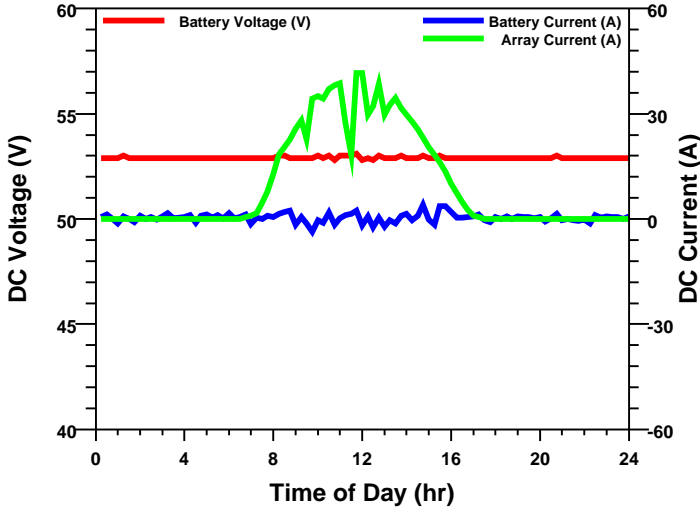

24 JAN 2009 - 24 JAN 2009

Florida Solar Energy Center
PVDG Division

Florida Keys Electric Cooperative

HAMMERSTROM RESIDENCE, KEY LARGO, FL [JHK]

Kyocera 2880 W PV, Xantrex SW5548 Inverter, 8 kWh Batt

HAMMERSTROM RESIDENCE, KEY LARGO, FL [JHK]