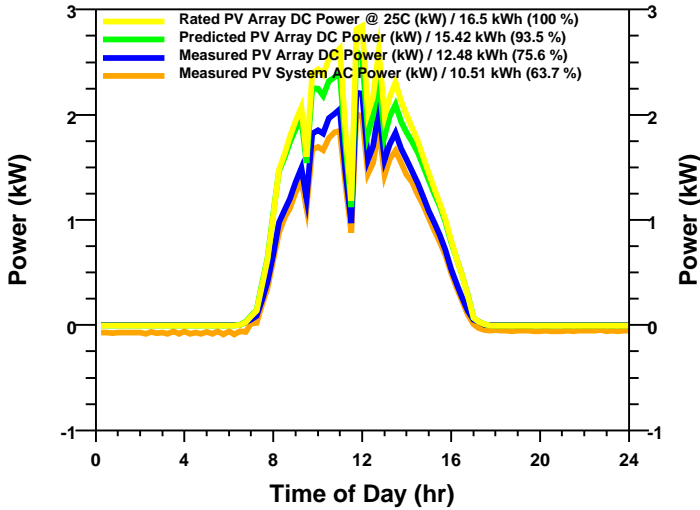

24 JAN 2009 - 24 JAN 2009

Florida Solar Energy Center
PVDG Division

Florida Keys Electric Cooperative

HAMMERSTROM RESIDENCE, KEY LARGO, FL [JHK]

Kyocera 2880 W PV, Xantrex SW5548 Inverter, 8 kWh Batt

HAMMERSTROM RESIDENCE, KEY LARGO, FL [JHK]