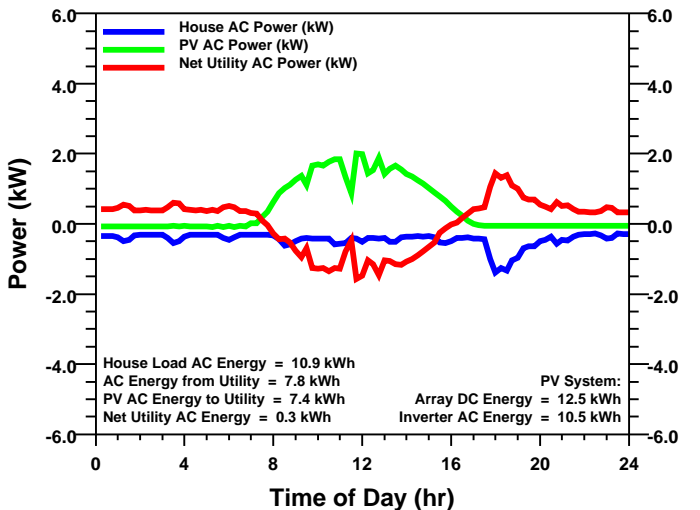

24 JAN 2009 - 24 JAN 2009

Florida Solar Energy Center
PVDG Division

Florida Keys Electric Cooperative

HAMMERSTROM RESIDENCE, KEY LARGO, FL [JHK]

Kyocera 2880 W PV, Xantrex SW5548 Inverter, 8 kWh Batt

HAMMERSTROM RESIDENCE, KEY LARGO, FL [JHK]