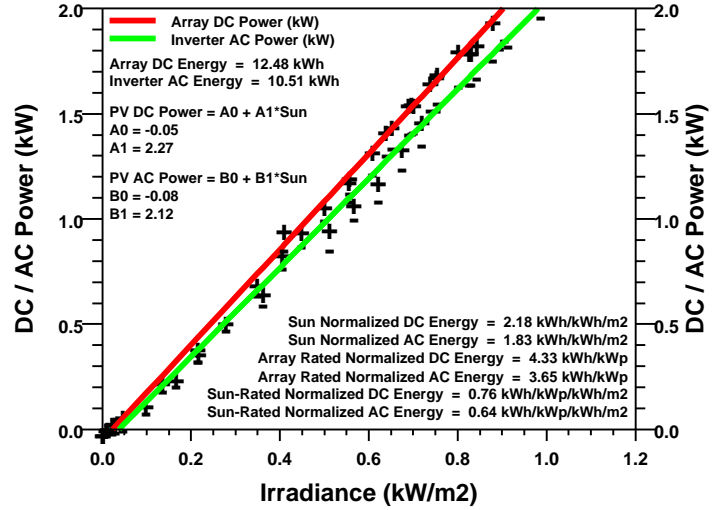

24 JAN 2009 - 24 JAN 2009

Florida Solar Energy Center
PVDG Division

Florida Keys Electric Cooperative

HAMMERSTROM RESIDENCE, KEY LARGO, FL [JHK]

Kyocera 2880 W PV, Xantrex SW5548 Inverter, 8 kWh Batt

HAMMERSTROM RESIDENCE, KEY LARGO, FL [JHK]