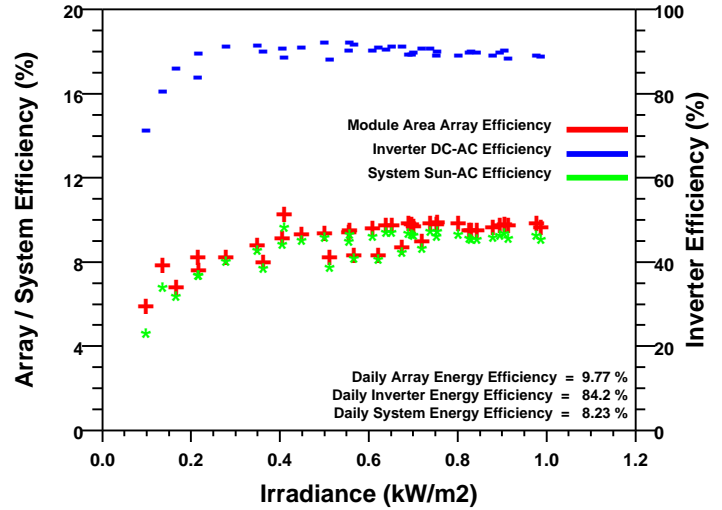

24 JAN 2009 - 24 JAN 2009

Florida Solar Energy Center
PVDG Division

Florida Keys Electric Cooperative

HAMMERSTROM RESIDENCE, KEY LARGO, FL [JHK]

Kyocera 2880 W PV, Xantrex SW5548 Inverter, 8 kWh Batt

HAMMERSTROM RESIDENCE, KEY LARGO, FL [JHK]