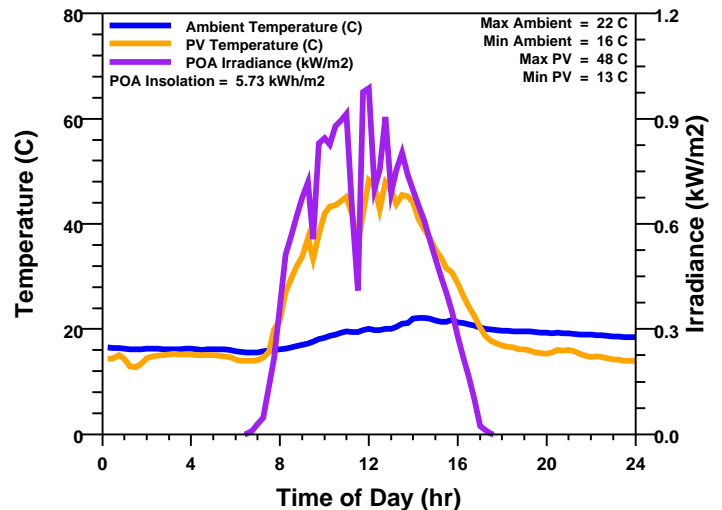

24 JAN 2009 - 24 JAN 2009

Florida Solar Energy Center
PVDG Division

Florida Keys Electric Cooperative

HAMMERSTROM RESIDENCE, KEY LARGO, FL [JHK]

Kyocera 2880 W PV, Xantrex SW5548 Inverter, 8 kWh Batt

HAMMERSTROM RESIDENCE, KEY LARGO, FL [JHK]